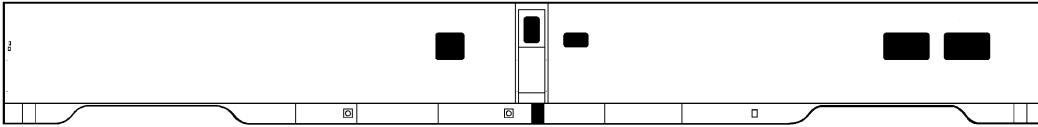

BRASS CAR SIDES

Passenger Car Parts for the Streamliners

GN 1947 EB Lunch Dorm Lounge
 GN 1140-1143, CB&Q 1144
 HO 173-73 \$37.00
 N 173-573 TBA

GN 1947 EB 60-Seat PS Coach
 GN 1110-1113, CB&Q 1114
 HO 173-74 \$35.00
 N 173-574 Sale \$12.00