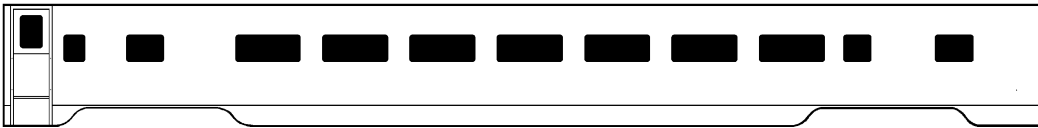

GN 60-Seat ACF No-office Coach
Internationals & Red River
GN 1116, 1118, 1138, 1139
HO 173-76 $35.00
N 173-576 TBA