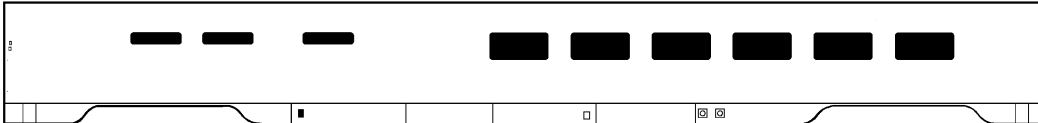

BRASS CAR SIDES

Passenger Car Parts for the Streamliners

GN 1947 EB Lunch Dorm Lounge
 GN 1140-1143, CB&Q 1144
 HO 173-73 \$37.00
 N 173-573 TBA

GN 1947 EB 60-Seat PS Coach
 GN 1110-1113, CB&Q 1114
 HO 173-74 \$35.00
 N 173-574 Sale \$12.00