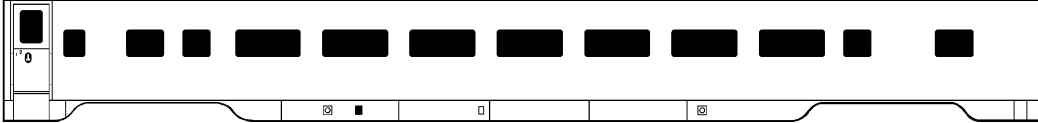

BRASS CAR SIDES

Passenger Car Parts for the Streamliners

GN 1947 EB Lunch Dorm Lounge
 GN 1140-1143, CB&Q 1144
 HO 173-73 \$37.00
 N 173-573 TBA

GN 1947 EB 60-Seat PS Coach
 GN 1110-1113, CB&Q 1114
 HO 173-74 \$35.00
 N 173-574 Sale \$12.00