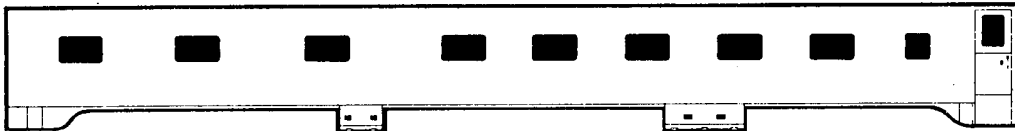

BRASS CAR SIDES

Passenger Car Parts for the Streamliners

PS 6-6-4 Plan 4099 Sleeper
 "American" series UP, SP, C&NW
 ATSF "Valley", CRIP, MP, IC, Erie
 HO 173-9 Special Order
 N 173-509 Special Order

PS 4-4-2 Plan 4069 Sleeper
 "Imperial" series PRR, NYC, UP
 SP, C&NW, CRIP, IC, CN
 HO 173-16 Special Order
 N 173-516 Special Order