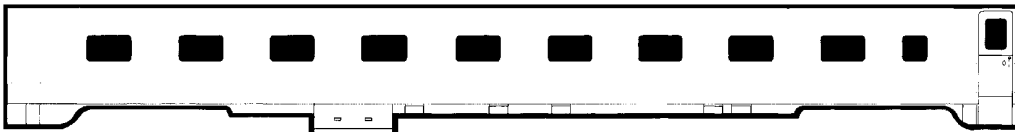

PS 18 Rmte Plan 4068 Sleeper
"City" series PRR, NYC (17-1)
NKP, IC, CN
HO 173-23 $37.00