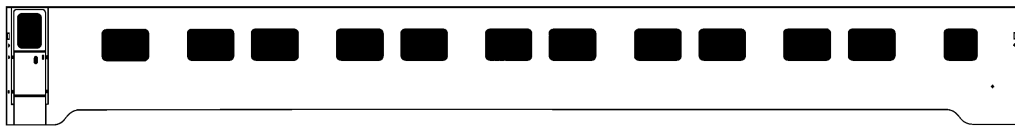

Illinois Central "B" Series
PS 11-Bedroom 4168A Sleeper
N 173-542 $25.00