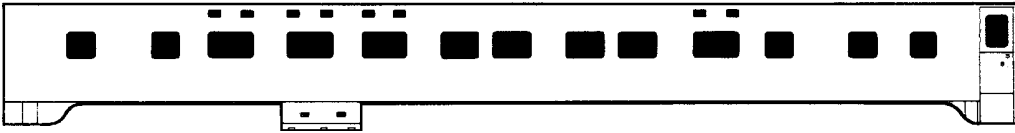

BRASS CAR SIDES

Passenger Car Parts for the Streamliners

PS 6-6-4 Plan 4099 Sleeper
 "American" series UP, SP, C&NW
 ATSF "Valley", CRIP, MP, IC, Erie
 HO 173-9 Special Order
 N 173-509 Special Order

PS 4-4-2 Plan 4069 Sleeper
 "Imperial" series PRR, NYC, UP
 SP, C&NW, CRIP, IC, CN
 HO 173-16 Special Order
 N 173-516 Special Order