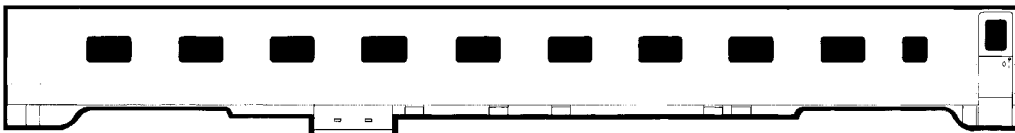

PS 18 Rmte Plan 4068 Sleeper
"City" series PRR, NYC (17-1)
NKP, IC, CN
HO 173-23 $37.00