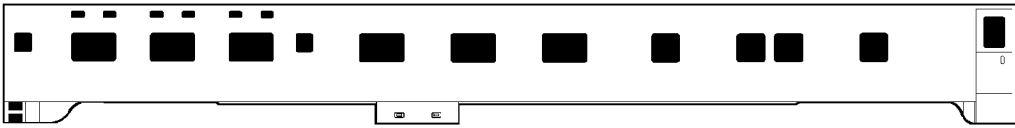

BRASS CAR SIDES

Passenger Car Parts for the Streamliners

PS 6-6-4 Plan 4099 Sleeper
 "American" series UP, SP, C&NW
 ATSF "Valley", CRIP, MP, IC, Erie
 HO 173-9 Special Order
 N 173-509 Special Order

PS 4-4-2 Plan 4069 Sleeper
 "Imperial" series PRR, NYC, UP
 SP, C&NW, CRIP, IC, CN
 HO 173-16 Special Order
 N 173-516 Special Order