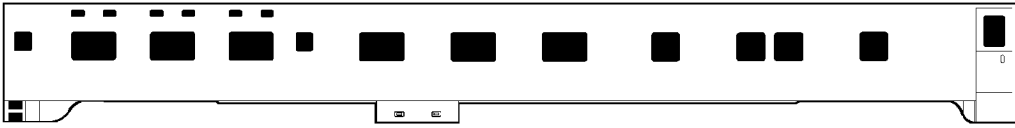

BRASS CAR SIDES

Passenger Car Parts for the Streamliners

PS 6-6-4 Plan 4099 Sleeper
 "American" series UP, SP, C&NW
 ATSF "Valley", CRIP, MP, IC, Erie
 HO 173-9 Special Order
 N 173-509 Special Order

PS 4-4-2 Plan 4069 Sleeper
 "Imperial" series PRR, NYC, UP
 SP, C&NW, CRIP, IC, CN
 HO 173-16 Special Order
 N 173-516 Special Order