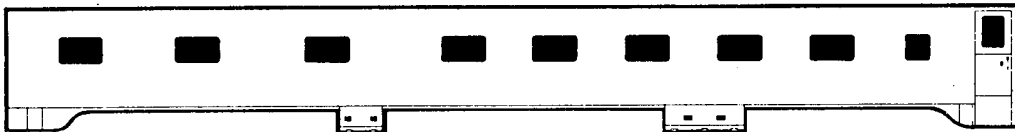

BRASS CAR SIDES

Passenger Car Parts for the Streamliners

PS 6-6-4 Plan 4099 Sleeper
 "American" series UP, SP, C&NW
 ATSF "Valley", CRIP, MP, IC, Erie
 HO 173-9 Special Order
 N 173-509 Special Order

PS 4-4-2 Plan 4069 Sleeper
 "Imperial" series PRR, NYC, UP
 SP, C&NW, CRIP, IC, CN
 HO 173-16 Special Order
 N 173-516 Special Order