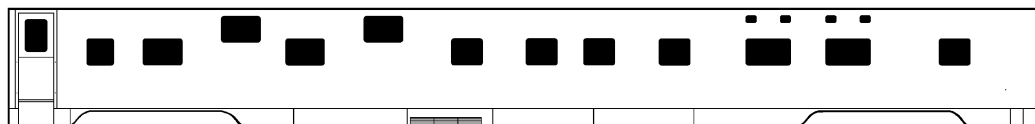

GN 1947 EB & WS "Pass" 8-4-4
PS Plan 4107 Sleeper
GN & CB&Q 1160-69, SP&S 700
HO 173-68 $35.00
N 173-568 $25.00