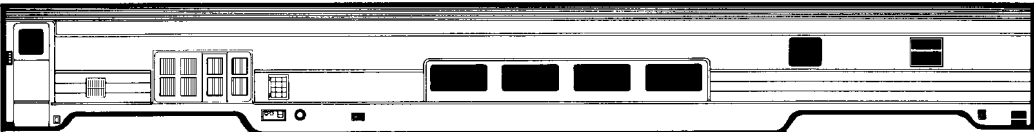

GN EB Budd Great Dome Lounge
GN 1390-1394, CB&Q 1395
Bachmann HO and N overlay
HO 173-27 Closeout $12.00
N 173-527 $27.00