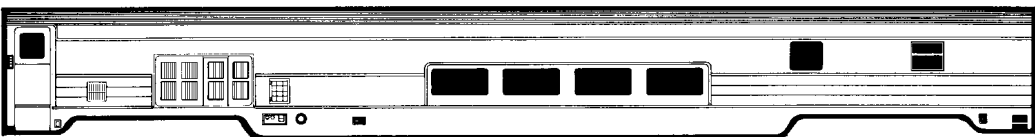

GN EB Budd Great Dome Lounge
GN 1390-1394, CB&Q 1395
Bachmann HO and N overlay
HO 173-27 Special Order
N 173-527 TBA