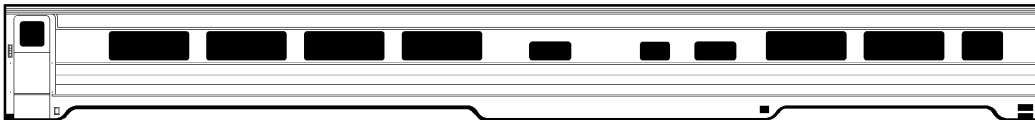

# BRASS CAR SIDES

*Passenger Car Parts for the Streamliners*

Closeout items available directly from manufacturer in very limited quantities.

GN EB Baggage-Dormitory (ACF)  
GN 1200-05, CB&Q 1202  
HO 173-18 Closeout \$12.00  
N 173-518 Special Order

GN EB 60-Seat Coach (ACF)  
GN 1209-14, CB&Q 1211, BN  
HO 173-14 Special Order  
N 173-514 Special Order

GN EB 48-Seat Coach (P-S)  
GN1215-18, 1227-32  
CB&Q 1219-20, SP&S 300  
HO 173-12 \$37.00  
N 173-512 \$30.00

GN EB "Ranch" Coffee Shop  
GN 1240-45, CB&Q 1243  
HO 173-10 Special Order  
N 173-510 Special Order

GN EB "Lake" Diner (ACF)  
GN 1250-55, CB&Q 1250  
HO 173-15 Special Order  
N 173-515 \$30.00

GN EB Budd Great Dome Coach  
GN 1320-31, SP&S -32, Q-33-35  
HO 173-20 Special Order  
N 173-520 \$27.00